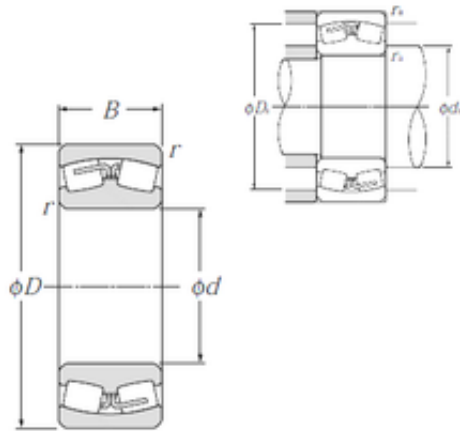

Jinan Yueyu Bearing Import & Export C...

230/600B NTN Spherical Roller Bearings

Bearing No. 230/600B

| | |
|-------------------------------|----------------|
| Size | 600x870x200 mm |
| Bore Diameter | 600 mm |
| Outer Diameter | 870 mm |
| Width | 200 mm |
| d | 600 mm |
| D | 870 mm |
| B | 200 mm |
| C | 200 mm |
| r min. | 6 mm |
| da min. | 628 mm |
| Da max. | 842 mm |
| ra max. | 5 mm |
| Weight | 400 Kg |
| Basic dynamic load rating (C) | 5 250 kN |
| Basic static load rating (C0) | 12 000 kN |
| (Grease) Lubrication Speed | 310 r/min |
| (Oil) Lubrication Speed | 420 r/min |
| Calculation factor (e) | 0,21 |
| Calculation factor (Y0) | 3,1 |
| Calculation factor (Y1) | 3,17 |

230/600B Bearing 2D drawings and 3D CAD models