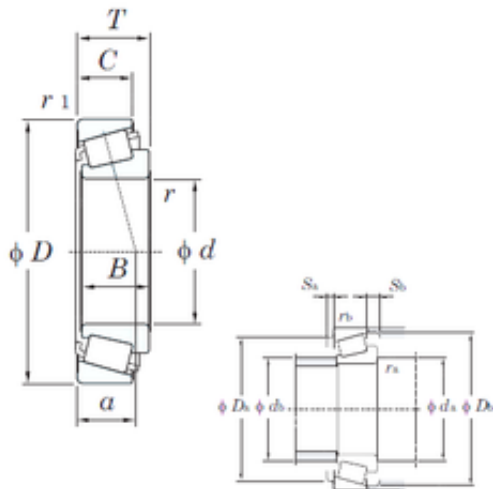

Jinan Yueyu Bearing Import & Export C...

Lm603049/Lm603014 Bearing 2D drawings and 3D CAD models

Timken SKF Koyo Wheel Bearing Transmission
 Bearing Gearbox Bearing Lm603049/Lm603014
 Lm603049/Lm603012 Taper Roller Bearing
 Lm603049/14 Lm603049/12

Bearing No. Lm603049/Lm603014

Size	45.242x79.974x19.842 mm
Bore Diameter	45,242 mm
Outer Diameter	79,974 mm
Width	19,842 mm
d	45,242 mm
D	79,974 mm
T	19,842 mm
B	19,842 mm
C	15,08 mm
a	17,5 mm
r min.	3,6 mm
r2 min.	0,8 mm
da min.	57 mm
Da	71 mm
db min	50 mm
ra max.	3,6 mm
rb max.	0,8 mm
Db	74 mm
Weight	0,395 Kg
Basic dynamic load rating (C)	57,1 kN
Basic static load rating (C0)	73,5 kN
(Grease) Lubrication Speed	4900 r/min
(Oil) Lubrication Speed	6500 r/min