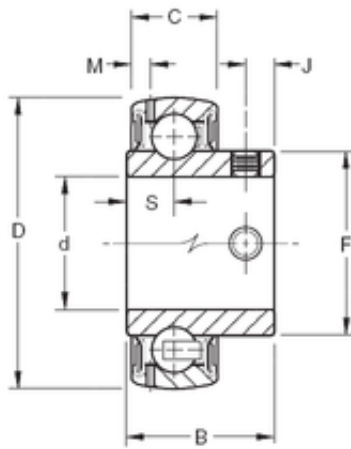

Jinan Yueyu Bearing Import & Export C...

40 mm x 80 mm x 39,3 mm TIMKEN GYAE40RRB Insert Bearings Spherical OD

Bearing No. GYAE40RRB

Size	40x80x39.3 mm
Bore Diameter	40 mm
Outer Diameter	80 mm
Width	39,3 mm
d	40 mm
D	80 mm
B	39,3 mm
C	22 mm
F	52,4 mm
J	7,87 mm
M	4,17 mm
S	11,63 mm
Thread (G)	M8X1,25
Weight	0,56 Kg
Basic dynamic load rating (C)	36 kN

GYAE40RRB Bearing 2D drawings and 3D CAD models